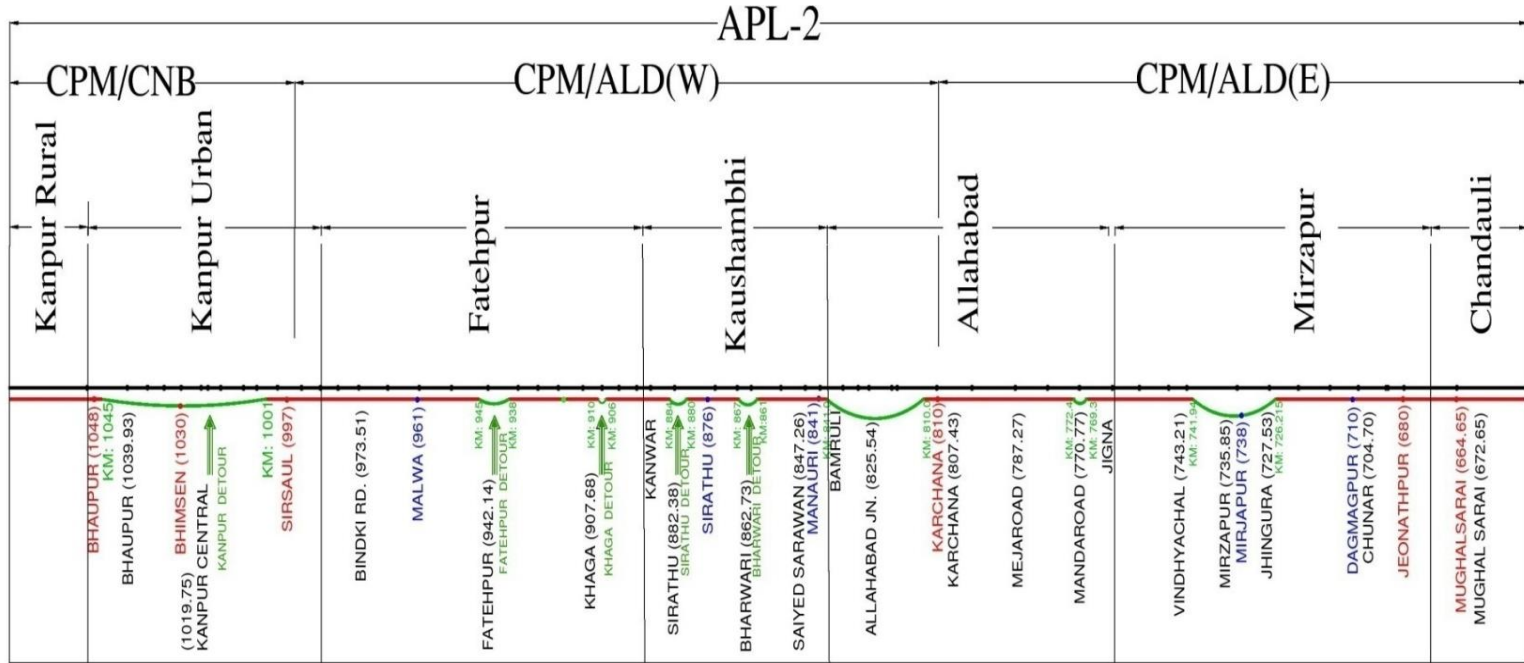

**LEGEND**

- IR TRACK
- DFC ALIGNMENT (PARALLEL)
- DFC ALIGNMENT (DETOUR)
- JUNCTION STATIONS
- X-ING STATIONS
- IR STATIONS

EDFC - APL – 2 (Land Acquisition Progress for the Month of December 2020)								
District	Kanpur Rural	Kanpur Urban	Fatehpur	Kaushambhi	Allahabad	Mirzapur	Chandauli	
Scope	( Kms)	6	63	104	47	84	92	24
	Area (Ha.)	16	250	168	125	416	502	23
20A (Ha.)		16	250	168	125	416	502	23
20E (Ha.)		16	250	168	125	416	502	23
20F (Ha.)		16	250	168	125	416	502	23
Award Declared (Cr.)		161		58	62	187	234	26
Disbursed (Cr.)		4	155	52	60	153	185	13
Land Taken over (Ha.)		16	250	168	125	416	490	23