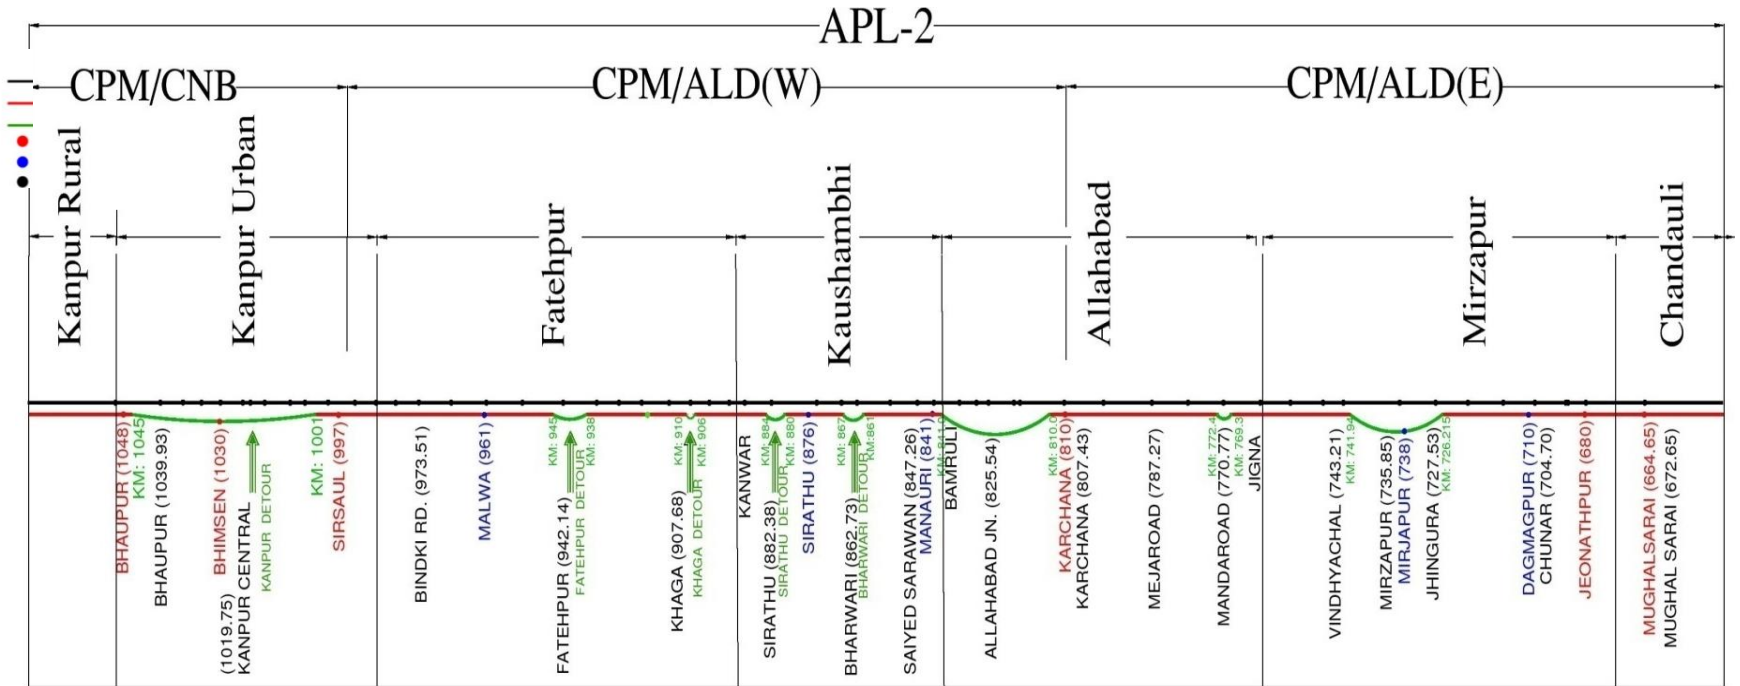

**LEGEND**  
 IR TRACK  
 DFC ALIGNMENT (PARALLEL)  
 DFC ALIGNMENT (DETOUR)  
 JUNCTION STATIONS  
 X-ING STATIONS  
 IR STATIONS

**EDFC - APL – 2 (Land Acquisition Progress for the Month of May 2021)**

District		Kanpur (Rural)	Kanpur (Urban)	Fatehpur	Kaushambhi	Allahabad	Mirzapur	Chandauli
( Kms)		6	63	104	47	84	92	24
Area (Ha.)		16	250	168	125	416	502	23
20A (Ha.)		16	250	168	125	416	502	23
20E (Ha.)		16	250	168	125	416	502	23
20F (Ha.)		16	250	168	125	416	502	23
Award Declared (Cr.)		166		60	63	187	234	26
Disbursed (Cr.)		4	156	53	61	154	185	13
Land Taken over (Ha.)		14	210	138	111	405	501	22