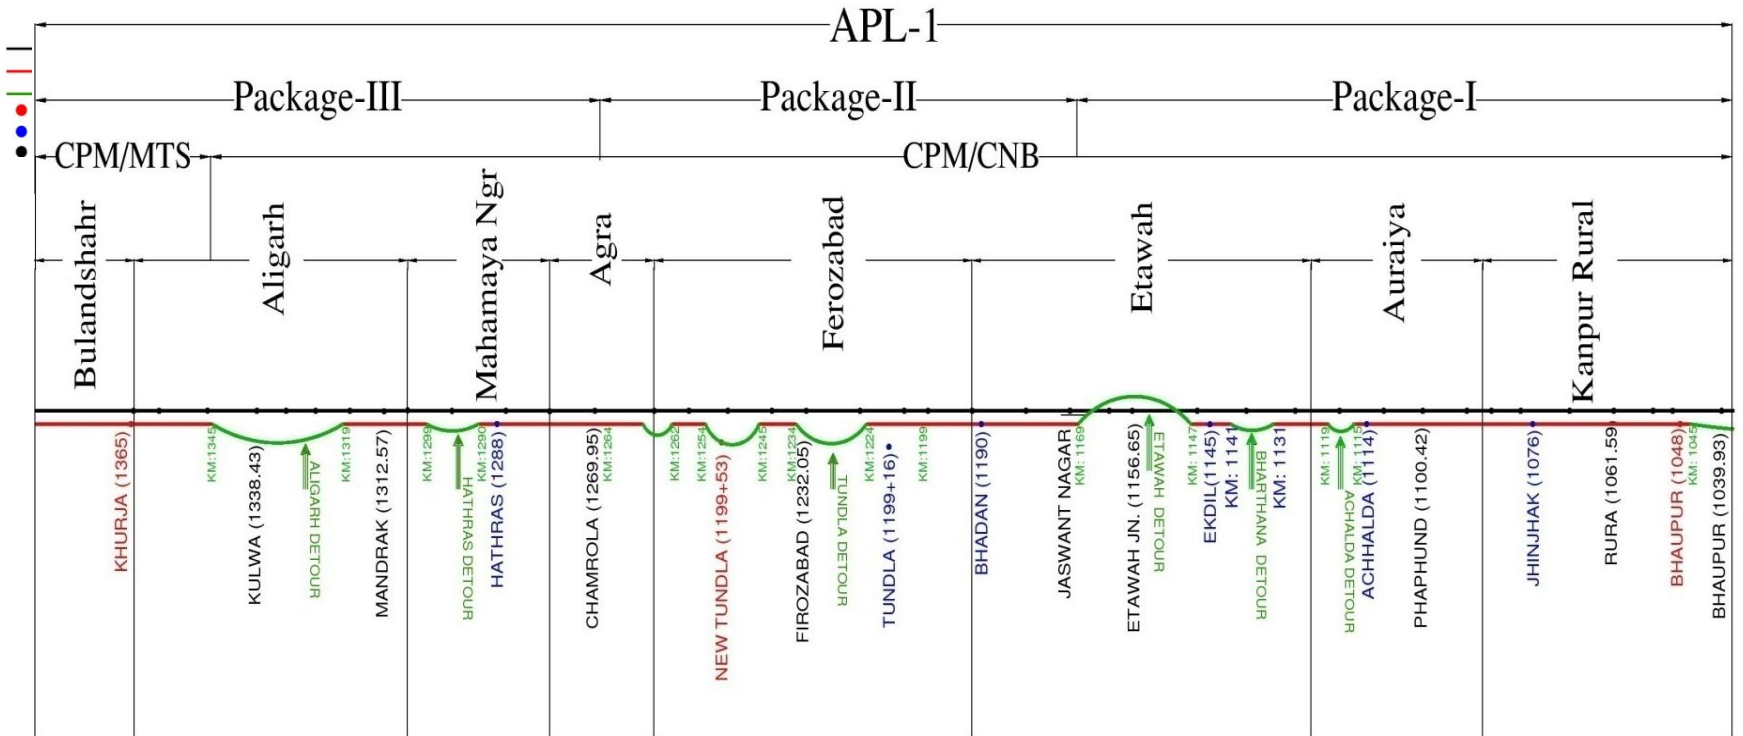

LEGEND

- IR TRACK —
- DFC ALIGNMENT (PARALLEL) —
- DFC ALIGNMENT (DETOUR) —
- JUNCTION STATIONS ●
- X-ING STATIONS ●
- IR STATIONS ●

EDFC - APL-1 (Land Acquisition Progress for the Month of May 2021)

Districts		Buland shar	Aligarh	Mahamaya Nagar	Agra	Ferozabad	Etawah	Auraiya	Kanpur (Rural)
Scope	(Kms)	15	45	42	24	66	64	33	55
	Area (Ha.)	47	254	180	104	247	297	113	164
20A (Ha.)		47	254	180	104	247	297	113	164
20E (Ha.)		47	254	180	104	247	297	113	164
20F (Ha.)		47	254	180	104	247	297	113	164
Award Declared (Cr.)		46	217	110	84	143	168	46	64
Disbursed (Cr.)		37	212	109	79	142	164	44	62
Land Taken over (Ha.)		43	237	142	91	224	272	84	143