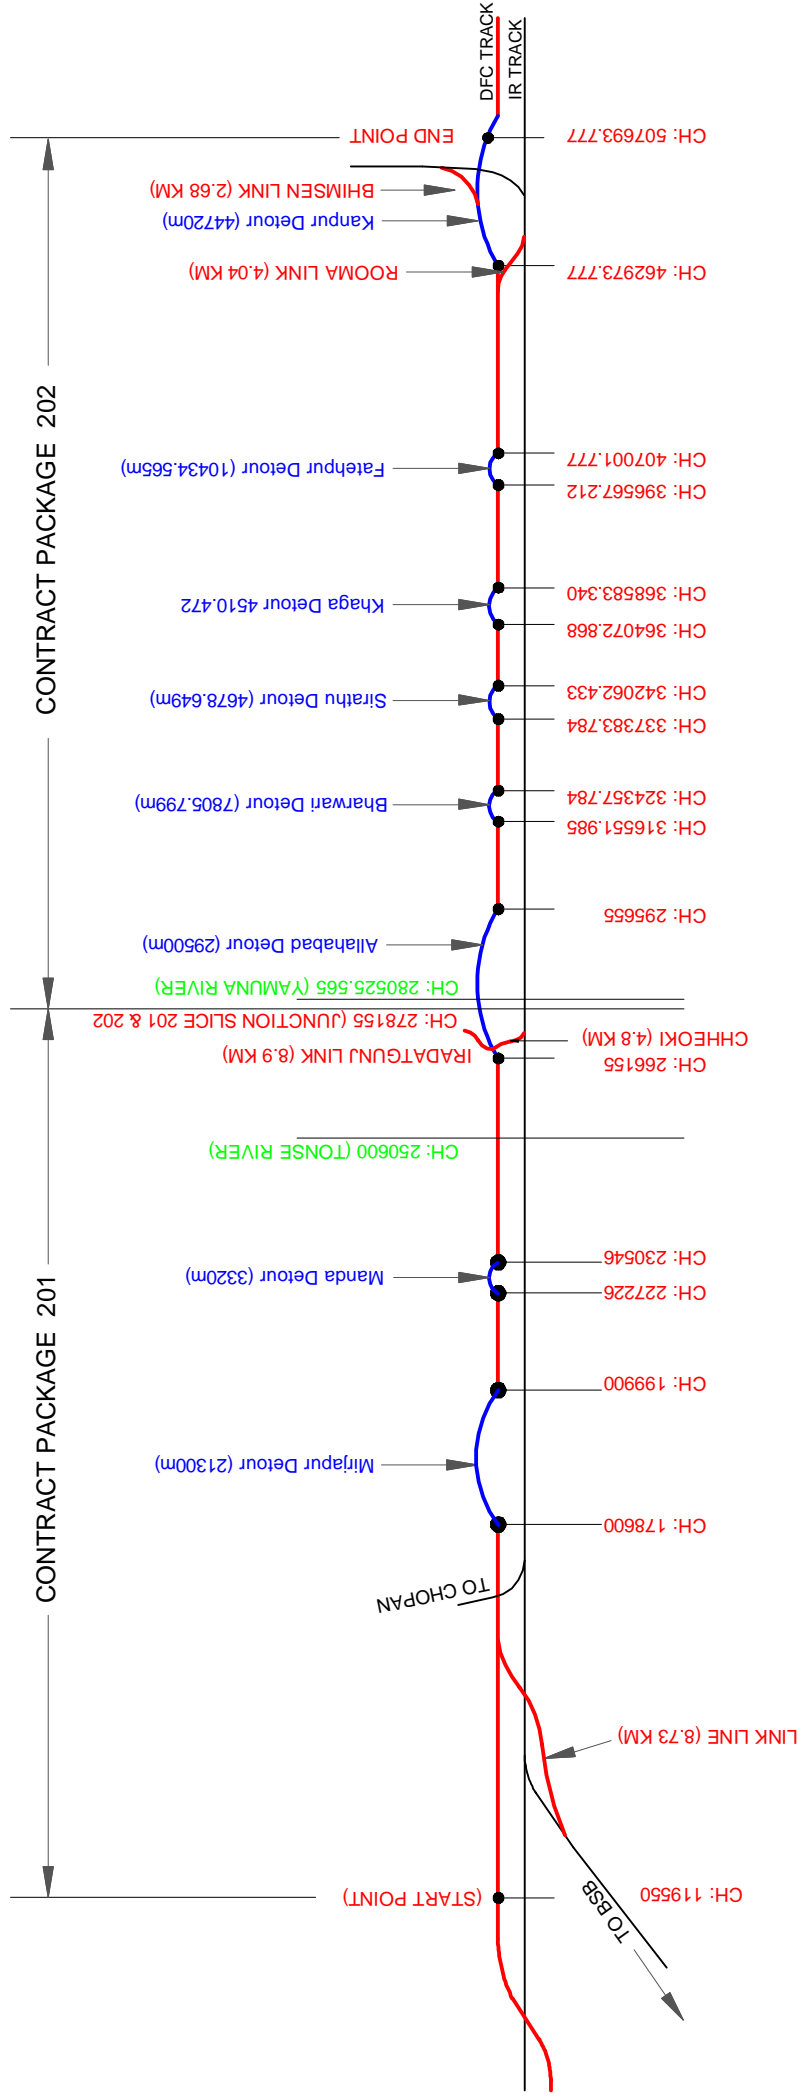

**ANNEXURE - 2 DOUBLE LINE RAILWAY BETWEEN MUGHALSARAI - NEW BHAUPUR STATION
(SITUATED NEAR THE EXISTING BHAUPUR STATION OF INDIAN RAILWAY)**

DELHI

HOWRAH

AECOM Asia Co. Ltd.
 8TH FLOOR, INFINITY TOWER C DLF CYBER CITY
 DLF PHASE II GURGAON 122002, INDIA