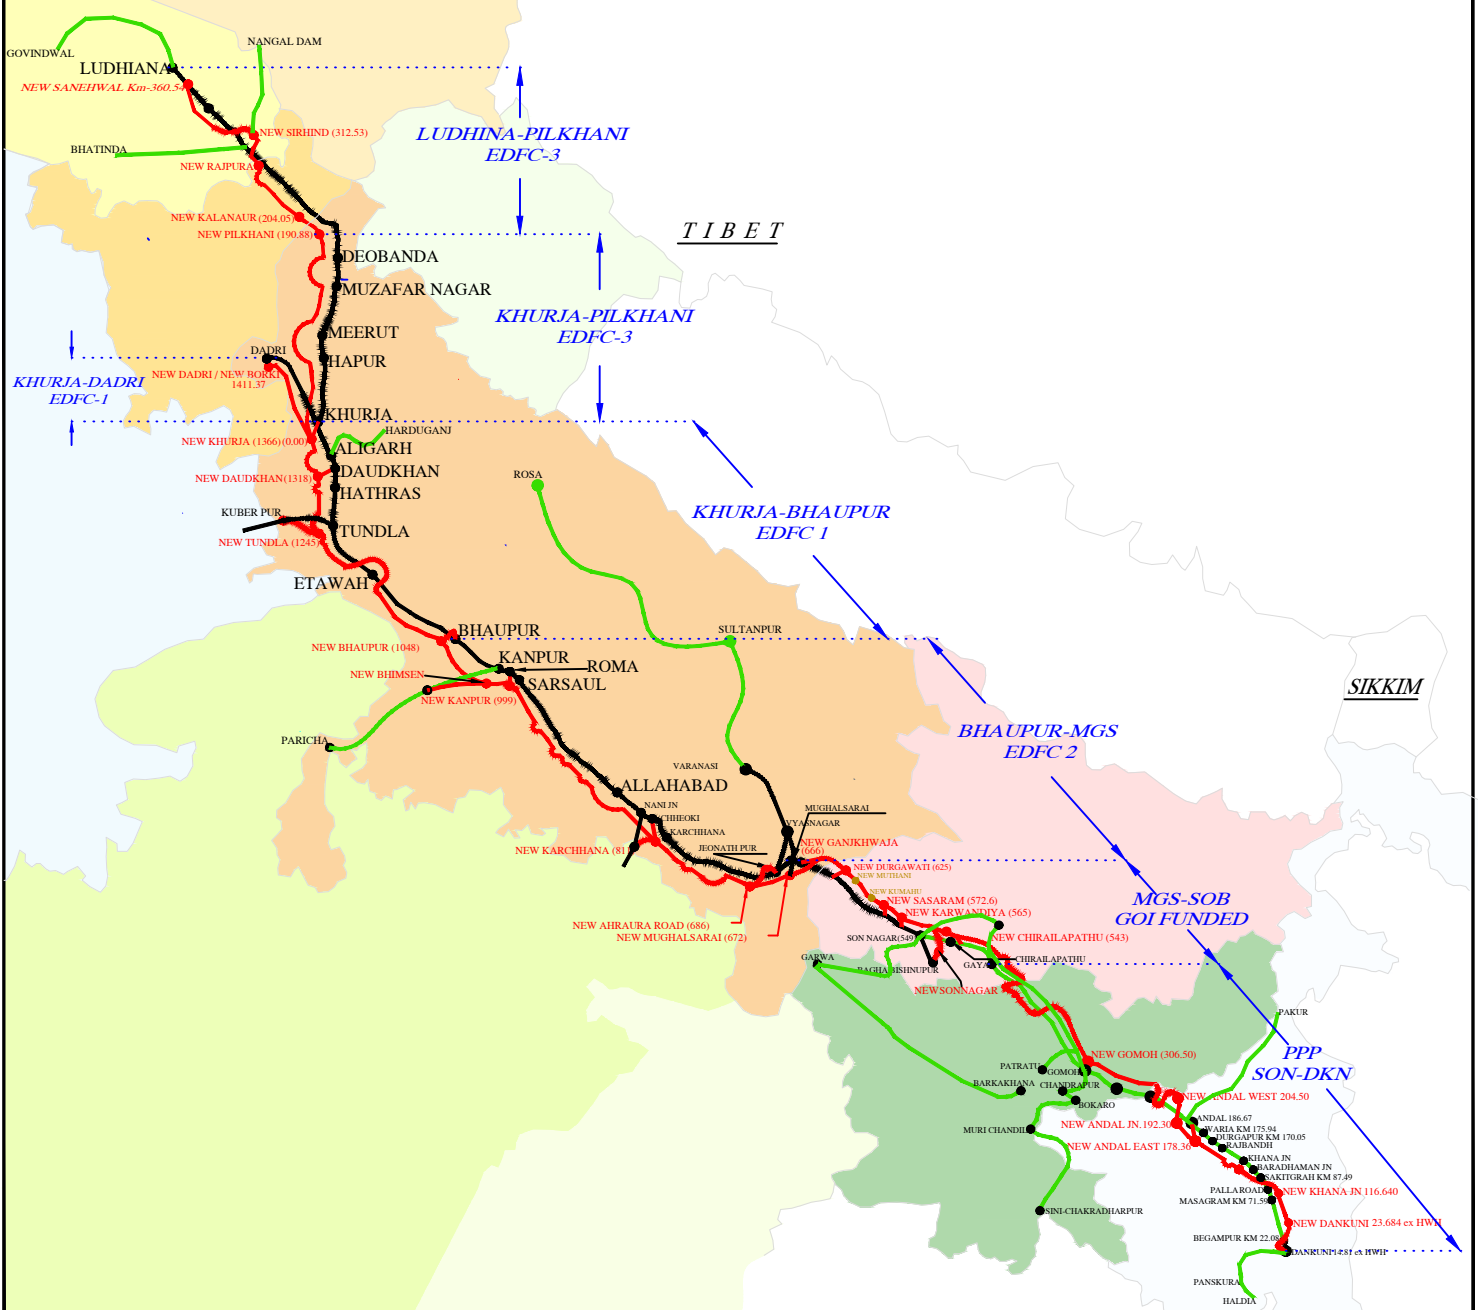

रेलवे मंत्रालय
भारत सरकार

THE ROUTES AND STATION OF EASTERN CORRIDOR(DFCC)

LEGEND

- EXISTING I.R. LINE
- EASTERN DFC ALIGNMENT
- FEEDER ROUTES