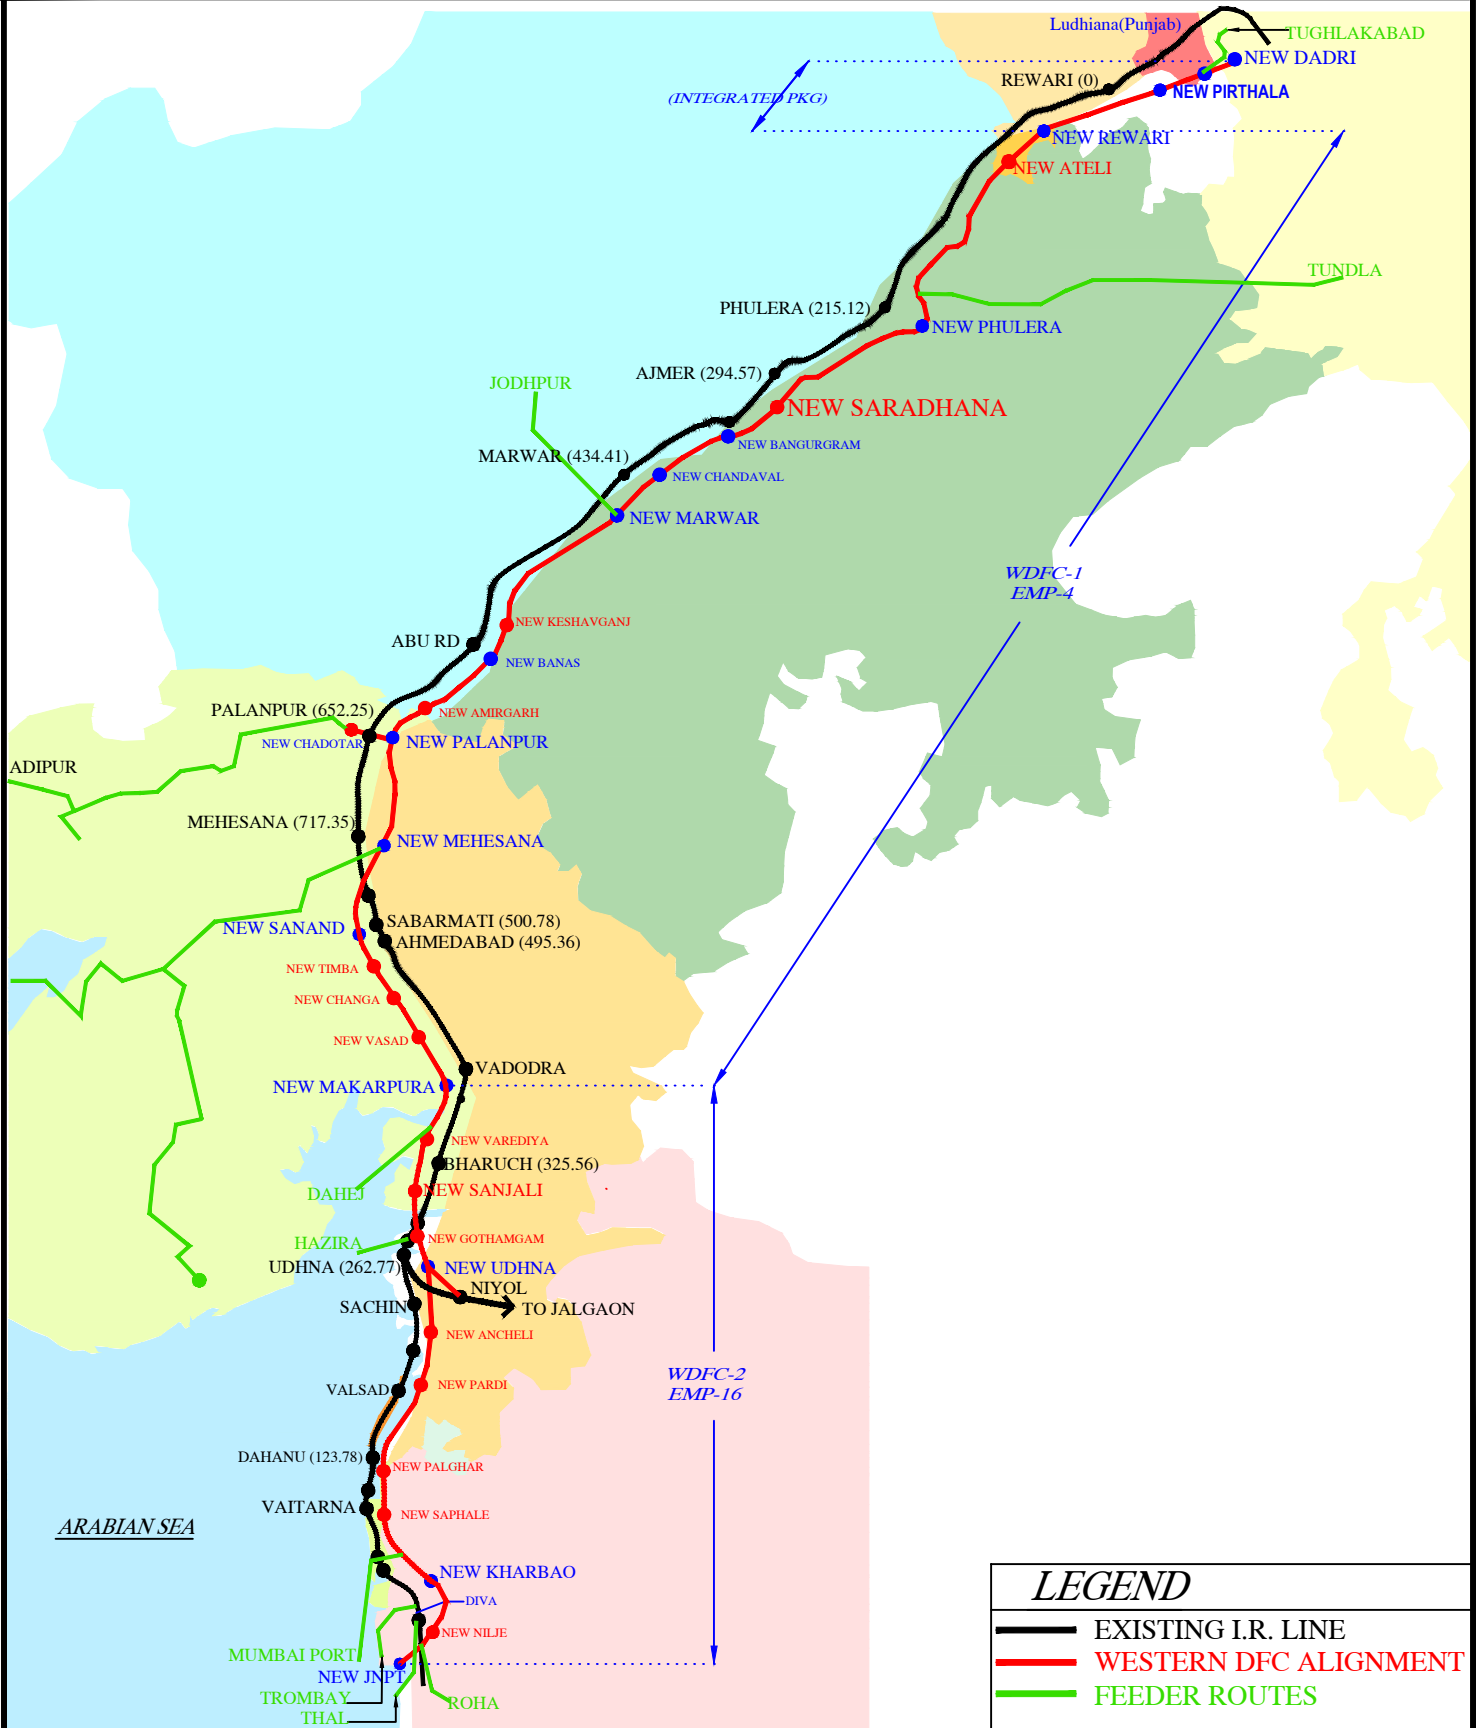

# THE ROUTES AND STATION OF WESTERN CORRIDOR(DFCC)

LEGEND	
	EXISTING I.R. LINE
	WESTERN DFC ALIGNMENT
	FEEDER ROUTES